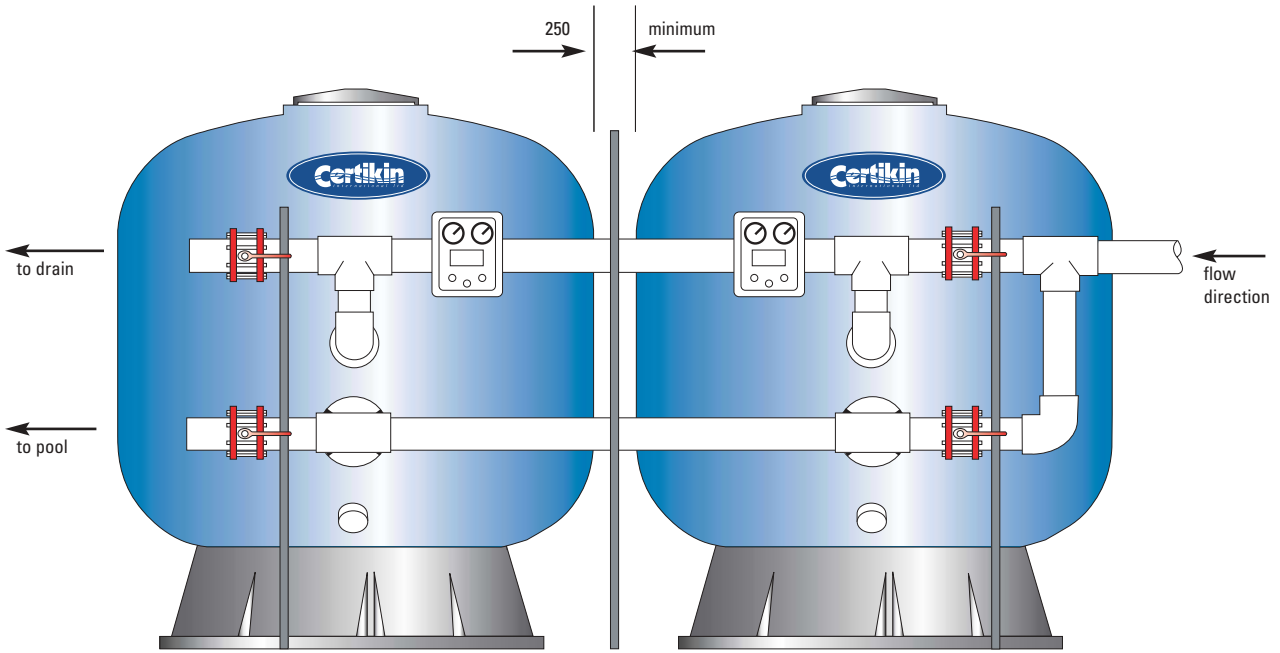

Note:

- Pressure gauge panel not included
- Butterfly valves have EPDM seals and ratchet locking lever arms
- Pipe and fittings are PN10 rated

Single Filter 4 & 5 Valve Battery Sets

4 Valve Code	5 Valve Code	Conn mm	Filter Diameter		
			11-30 m ³ /m ² /h	30-40 m ³ /m ² /h	40-50 m ³ /m ² /h
SLX075-4	SLX075-5	75	1050	1050	-
SLX075-4	SLX075-5	75	1200	-	-
SLX090-4	SLX090-5	90	1400	1200	1050
SLX090-4	SLX090-5	90	-	-	1200
SLX110-4	SLX110-5	110	1600	1400	1400
SLX110-4	SLX110-5	110	1800	1600	-
SLX125-4	SLX125-5	125	2000	1800	1600
SLX140-4	SLX140-5	140	2350	2000	1800
SLX160-4	SLX160-5	160	2500	2350	2000
SLX200-4	SLX200-5	200	3000	2500	2350

4 Valve Battery

 Double Filter 4 & 5 Valve Battery Sets

4 Valve Code	5 Valve Code	Conn mm	Filter Diameter		
			11-30 m ³ /m ² /h	30-40 m ³ /m ² /h	40-50 m ³ /m ² /h
SLX075/090-4	SLX075/090-5	75	1050	-	-
SLX075/110-4	SLX075/110-5	75	1200	1050	-
SLX090/125-4	SLX090/125-5	90	1400	1200	1050
SLX090/140-4	SLX090/140-5	90	-	-	1200
SLX110/140-4	SLX110/140-5	110	1600	1400	-
SLX110/160-4	SLX110/160-5	110	1800	1600	1400
SLX125/160-4	SLX125/160-5	125	2000	-	-
SLX125/200-4	SLX125/200-5	125	-	1800	1600
SLX140/200-4	SLX140/200-5	140	-	2000	1800
SLX140/225-4	SLX140/225-5	140	2350	-	-
SLX160/225-4	SLX160/225-5	160	2500	-	2000
SLX160/250-4	SLX160/250-5	160	-	2350	-
SLX200/250-4	SLX200/250-5	200	3000	2500	-

Double Filter Face Pipework

Double filter face pipework is sized to accommodate the increased flow through two filters.

Face pipework batteries are supplied loose for site assembly and include PVC-U fittings, Pipe, Butterfly valves and 3 x Supports with 6 x Pipe clips