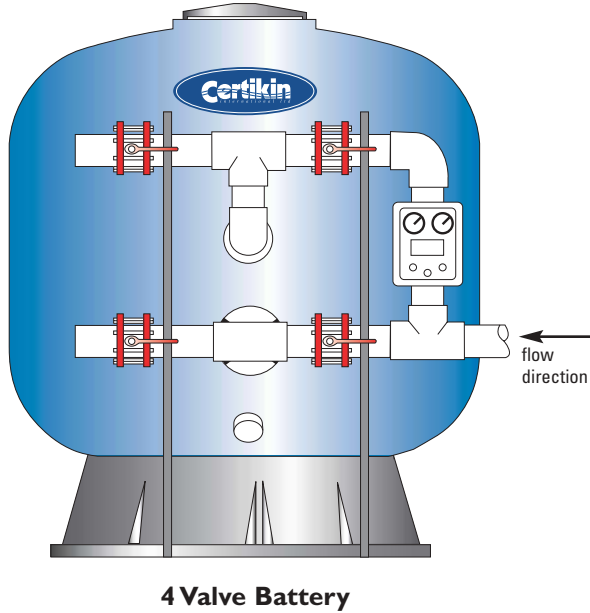

heavy duty edition 2

face pipework

single filter face pipework

Single Filter Face Pipework

Face pipework batteries are supplied loose for site assembly and include PVC-U fittings, Pipe, Butterfly Valves, and 2 x Supports with 4 x Pipe clips

Note:

- Pressure gauge panel not included
- Butterfly valves have EPDM seals and ratchet locking lever arms
- Pipe and fittings are PN10 rated

Single Filter 4 & 5 Valve Battery Sets

4 Valve Code	5 Valve Code	Conn mm	Filter Diameter		
			11-30 m ³ /m ² /h	30-40 m ³ /m ² /h	40-50 m ³ /m ² /h
SLX075-4	SLX075-5	75	1050	1050	-
SLX075-4	SLX075-5	75	1200	-	-
SLX090-4	SLX090-5	90	1400	1200	1050
SLX090-4	SLX090-5	90	-	-	1200
SLX110-4	SLX110-5	110	1600	1400	1400
SLX110-4	SLX110-5	110	1800	1600	-
SLX125-4	SLX125-5	125	2000	1800	1600
SLX140-4	SLX140-5	140	2350	2000	1800
SLX160-4	SLX160-5	160	2500	2350	2000
SLX200-4	SLX200-5	200	3000	2500	2350

4 Valve Battery

 Double Filter 4 & 5 Valve Battery Sets

4 Valve Code	5 Valve Code	Conn mm	Filter Diameter		
			11-30 m ³ /m ² /h	30-40 m ³ /m ² /h	40-50 m ³ /m ² /h
SLX075/090-4	SLX075/090-5	75	1050	-	-
SLX075/110-4	SLX075/110-5	75	1200	1050	-
SLX090/125-4	SLX090/125-5	90	1400	1200	1050
SLX090/140-4	SLX090/140-5	90	-	-	1200
SLX110/140-4	SLX110/140-5	110	1600	1400	-
SLX110/160-4	SLX110/160-5	110	1800	1600	1400
SLX125/160-4	SLX125/160-5	125	2000	-	-
SLX125/200-4	SLX125/200-5	125	-	1800	1600
SLX140/200-4	SLX140/200-5	140	-	2000	1800
SLX140/225-4	SLX140/225-5	140	2350	-	-
SLX160/225-4	SLX160/225-5	160	2500	-	2000
SLX160/250-4	SLX160/250-5	160	-	2350	-
SLX200/250-4	SLX200/250-5	200	3000	2500	-