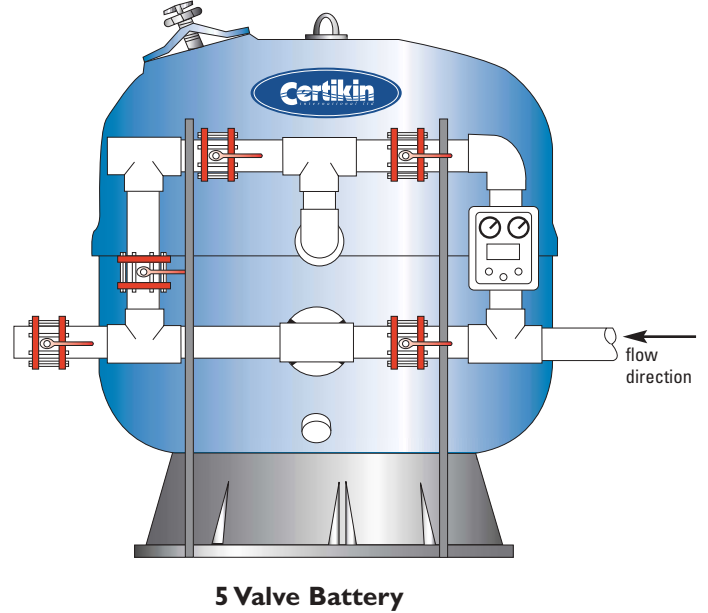

heavy duty edition 2

face pipework

single filter face pipework

Single Filter Face Pipework

Face pipework batteries are supplied loose for site assembly and include PVC-U fittings, Pipe, Butterfly Valves, and 2 x Supports with 4 x Pipe clips

Note:

- Pressure gauge panel not included
- Butterfly valves have EPDM seals and ratchet locking lever arms
- Pipe and fittings are PN10 rated

Single Filter 4 & 5 Valve Battery Sets

4 Valve Code	5 Valve Code	Conn mm	Filter Diameter		
			11-30 m ³ /m ² /h	30-40 m ³ /m ² /h	40-50 m ³ /m ² /h
SLX075-4	SLX075-5	75	1050	1050	-
SLX075-4	SLX075-5	75	1200	-	-
SLX090-4	SLX090-5	90	1400	1200	1050
SLX090-4	SLX090-5	90	-	-	1200
SLX110-4	SLX110-5	110	1600	1400	1400
SLX110-4	SLX110-5	110	1800	1600	-
SLX125-4	SLX125-5	125	2000	1800	1600
SLX140-4	SLX140-5	140	2350	2000	1800
SLX160-4	SLX160-5	160	2500	2350	2000
SLX200-4	SLX200-5	200	3000	2500	2350