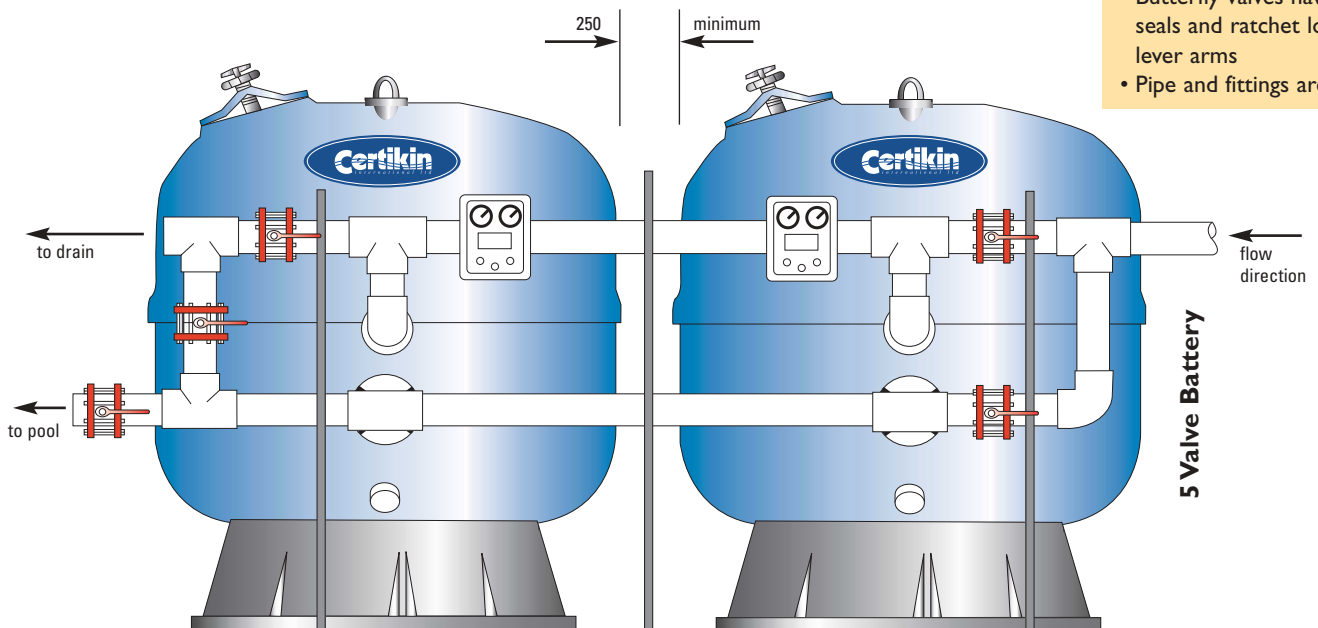

4 Valve Battery

 Double Filter 4 & 5 Valve Battery Sets

4 Valve Code	5 Valve Code	Conn mm	Filter Diameter		
			11-30 m ³ /m ² /h	30-40 m ³ /m ² /h	40-50 m ³ /m ² /h
SLX075/090-4	SLX075/090-5	75	1050	-	-
SLX075/110-4	SLX075/110-5	75	1200	1050	-
SLX090/125-4	SLX090/125-5	90	1400	1200	1050
SLX090/140-4	SLX090/140-5	90	-	-	1200
SLX110/140-4	SLX110/140-5	110	1600	1400	-
SLX110/160-4	SLX110/160-5	110	1800	1600	1400
SLX125/160-4	SLX125/160-5	125	2000	-	-
SLX125/200-4	SLX125/200-5	125	-	1800	1600
SLX140/200-4	SLX140/200-5	140	-	2000	1800
SLX140/225-4	SLX140/225-5	140	2350	-	-
SLX160/225-4	SLX160/225-5	160	2500	-	2000
SLX160/250-4	SLX160/250-5	160	-	2350	-
SLX200/250-4	SLX200/250-5	200	3000	2500	-

Double Filter Face Pipework

Double filter face pipework is sized to accommodate the increased flow through two filters.

Face pipework batteries are supplied loose for site assembly and include PVC-U fittings, Pipe, Butterfly valves and 3 x Supports with 6 x Pipe clips

Note:

- Pressure gauge panel not included
- Butterfly valves have EPDM seals and ratchet locking lever arms
- Pipe and fittings are PN10 rated

5 Valve Battery

heavyduty

Certikin
international ltd

Certikin International
Witan Park,
Avenue 2,
Station Lane Industrial Estate, Witney,
Oxon OX28 4FJ