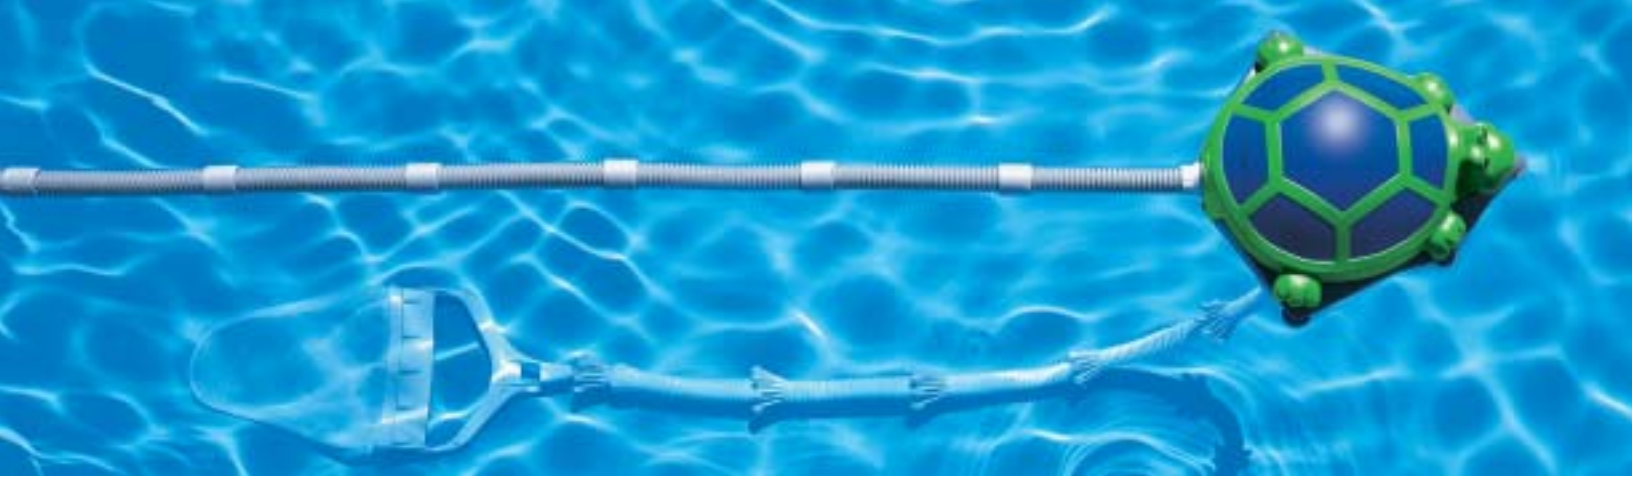

Polaris Super Turtle

For all in-ground vinyl or fiberglass pools.

For those who've figured out it's more fun to swim in a pool than clean it.

A happy combination of automatic pool cleaner and pool decoration, the Polaris Super Turtle installs in minutes and is designed for all in-ground vinyl and fiberglass pools up to eight feet deep, even those with an uneven bottom.

features

- Installs in minutes. Operates with pumps and filtration systems normally found on in-ground pools. Vacuums the bottom and sweeps the sides in three hours or less.
- Patented jet sweep assembly blows water against the pool wall to loosen debris in hard-to-reach places and then sweeps it into an easy-to-remove filter bag.
- Powered by the pressure of clean water returning to your pool, leaving both the filter and skimmer free to eliminate contaminants.
- Unique filter bag removes debris before it reaches your pump basket or filter, prolonging the life of your filtration system.

Polaris WaterStars™

accessories

Polaris SpaWand®

Our SpaWand is a simple, effective hand-held device that quickly cleans your spa, pool steps, swimouts and other small bodies of water without hoses or hookups.

The Polaris SuperTurtle is designed for the following types of debris: